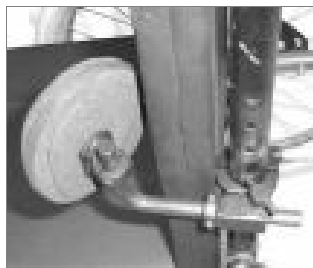

Elbow Block Mounting

13230 left side

13230M left side

13230M shown removed from chair

Removable elbow blocks

Adjustable locking stop collar, non-marking type thumb screw lock, adjustable angle pad mount, sold as a pair. Also available as right or left side only, specify on purchase order.

ITEM #	DESCRIPTION	MOUNT SIZE	PAD SIZE
13210	REMOVABLE ELBOW BLOCKS - HARDWARE ONLY - ONE PAIR	3/4"	
13210S	REMOVABLE ELBOW BLOCKS - SMALL PADS - ONE PAIR	3/4"	3-1/2" X 4-1/2"
13210M	REMOVABLE ELBOW BLOCKS - MEDIUM PADS - ONE PAIR	3/4"	4-1/2" X 5-1/2"
13210L	REMOVABLE ELBOW BLOCKS - LARGE PADS - ONE PAIR	3/4"	5-1/2" X 6-1/2"
13220	REMOVABLE ELBOW BLOCKS - HARDWARE ONLY - ONE PAIR	7/8"	
13220S	REMOVABLE ELBOW BLOCKS - SMALL PADS - ONE PAIR	7/8"	3-1/2" X 4-1/2"
13220M	REMOVABLE ELBOW BLOCKS - MEDIUM PADS - ONE PAIR	7/8"	4-1/2" X 5-1/2"
13220L	REMOVABLE ELBOW BLOCKS - LARGE PADS - ONE PAIR	7/8"	5-1/2" X 6-1/2"
13230	REMOVABLE ELBOW BLOCKS - HARDWARE ONLY - ONE PAIR	1"	
13230S	REMOVABLE ELBOW BLOCKS - SMALL PADS - ONE PAIR	1"	3-1/2" X 4-1/2"
13230M	REMOVABLE ELBOW BLOCKS - MEDIUM PADS - ONE PAIR	1"	4-1/2" X 5-1/2"
13230L	REMOVABLE ELBOW BLOCKS - LARGE PADS - ONE PAIR	1"	5-1/2" X 6-1/2"